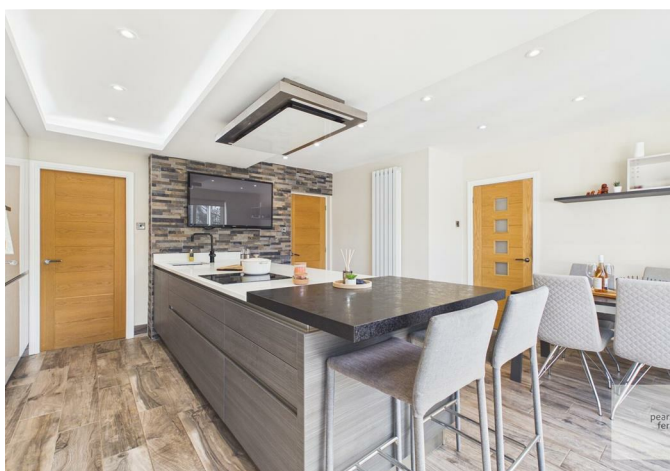

6 HOW LEA DRIVE

Property at a glance

- EXTENDED SEMI-DETACHED
- STUNNING INTERIOR
- THREE BEDROOMS + LOFT ROOM
- SPACIOUS KITCHEN/DINER WITH V ZUG APPLIANCES
- WESTLEY FACING REAR GARDEN OVER LOOKING BURRS COUNTRY PARK
- VIEWING IS ESSENTIAL

Rarely does a property of this calibre come to the market! A truly stunning FREEHOLD extended semi-detached property with three double bedrooms and additional loft room and backs onto Burrs Country Park. The property really must be viewed to really appreciate the stunning internal condition with contemporary bathrooms and stunning kitchen/diner with V Zug appliances & under floor heating. The location offers excellent access to the Bury & Ramsbottom centres, with local shops, amenities and Burrs Country Park literally on your doorstep. In brief the property comprises of Entrance hall with under floor heating, guest w,c, lounge, office/snug, kitchen/diner with under floor heating and utility room. To the first floor are three fitted double bedrooms (second bedroom with ensuite) and contemporary four piece family bathroom and stairs leading to the loft room. The property also benefits from off road parking to the front and westerly facing low maintenance garden to the rear which overlooks Burrs country park with a brick built garden room currently used as a gym but would make an ideal office, bar or treatment room.

Tenure - Freehold
EPC - C
Council Tax Band - C